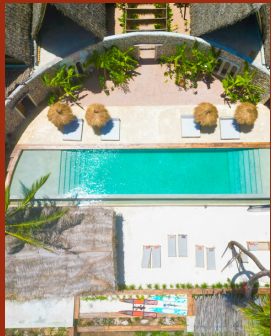

Swimming Pools

We bring your dream pool to life with our custom structural design services for swimming pools of all shapes, sizes, and styles. Our engineers consider factors like water weight, soil conditions, and local building codes to create a structurally sound and aesthetically pleasing pool design. We collaborate with our architectural team to ensure seamless integration of the pool into your overall landscape plan.